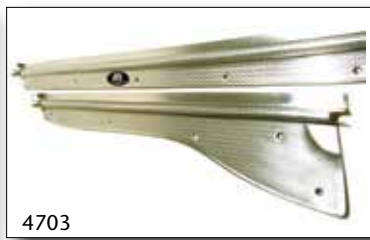

4703

ORIGINAL REPLACEMENT DOOR SILL PLATES

Deep stamped with original design
and "Body By Fisher" tag.
Excellent quality!